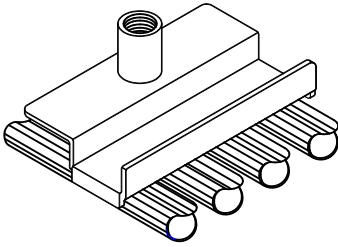

PLATE HANGER

AVAILABLE IN TOP AND BOTTOM LOADING

BOTTOM LOADING

(INVERTED) TOP LOADING

| AVAILABLE IN 1" INCREMENTS FROM 2" - 8" | |
|---|----------------------|
| BOTTOM LOADING IN STEEL | TOP LOADING IN STEEL |
| RTW620B - RTW680B | RTW620T - RTW680T |