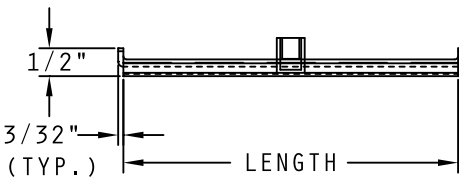

PLATE HANGER

AVAILABLE IN TOP AND BOTTOM LOADING

BOTTOM LOADING

(INVERTED) TOP LOADING

| AVAILABLE IN 1" INCREMENTS FROM 2" - 8" | |
|---|----------------------|
| BOTTOM LOADING IN STEEL | TOP LOADING IN STEEL |
| RTW620B - RTW680B | RTW620T - RTW680T |