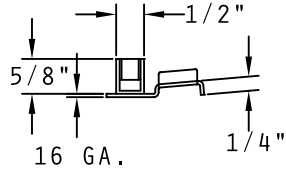

PLATE HANGER

AVAILABLE IN TOP AND BOTTOM LOADING

BOTTOM LOADING

(INVERTED) TOP LOADING

| AVAILABLE IN 1" INCREMENTS FROM 2" - 8" | |
|---|----------------------|
| BOTTOM LOADING IN STEEL | TOP LOADING IN STEEL |
| RTW620B - RTW680B | RTW620T - RTW680T |