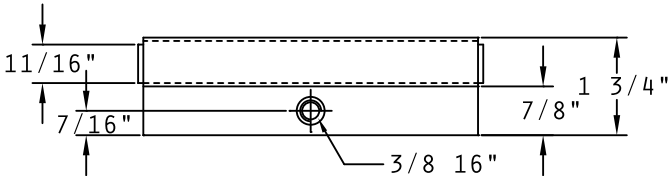

PLATE HANGER

AVAILABLE IN TOP AND BOTTOM LOADING

BOTTOM LOADING

(INVERTED) TOP LOADING

| AVAILABLE IN 1" INCREMENTS FROM 2" - 8" | |
|---|----------------------|
| BOTTOM LOADING IN STEEL | TOP LOADING IN STEEL |
| RTW620B - RTW680B | RTW620T - RTW680T |