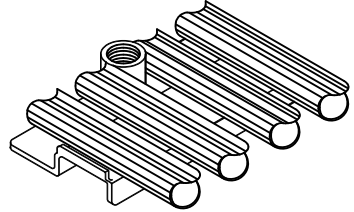

PLATE HANGER

AVAILABLE IN TOP AND BOTTOM LOADING

BOTTOM LOADING

(INVERTED) TOP LOADING

| AVAILABLE IN 1" INCREMENTS FROM 2" - 8" | |
|---|----------------------|
| BOTTOM LOADING IN STEEL | TOP LOADING IN STEEL |
| RTW620B - RTW680B | RTW620T - RTW680T |