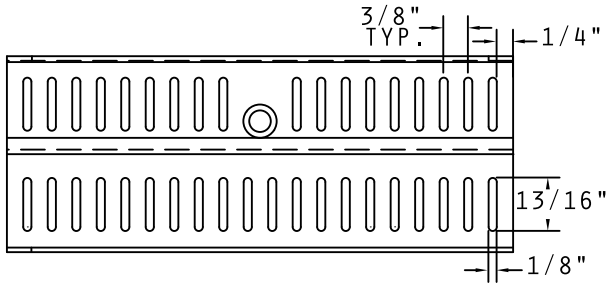

SHOTGUN HANGER

ADDITIONAL TAPPED PAD SIZES AVAILABLE

STEEL	STAINLESS STEEL	ALUMINUM	A
RTWSG30MS	RTWSG30SS	RTWSG30AL	3-1/4"
RTWSG50MS	RTWSG50SS	RTWSG50AL	4-3/4"
RTWSG70MS	RTWSG70SS	RTWSG70AL	7-3/4"