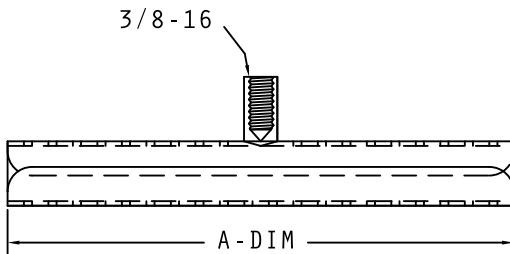

SHOTGUN HANGER

ADDITIONAL TAPPED PAD SIZES AVAILABLE

STEEL	STAINLESS STEEL	ALUMINUM	A
RTWSG30MS	RTWSG30SS	RTWSG30AL	3-1/4"
RTWSG50MS	RTWSG50SS	RTWSG50AL	4-3/4"
RTWSG70MS	RTWSG70SS	RTWSG70AL	7-3/4"