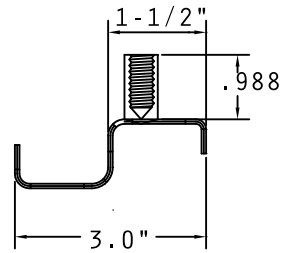

SHOTGUN HANGER

ADDITIONAL TAPPED PAD SIZES AVAILABLE

STEEL	STAINLESS STEEL	ALUMINUM	A
RTWSG30MS	RTWSG30SS	RTWSG30AL	3-1/4"
RTWSG50MS	RTWSG50SS	RTWSG50AL	4-3/4"
RTWSG70MS	RTWSG70SS	RTWSG70AL	7-3/4"