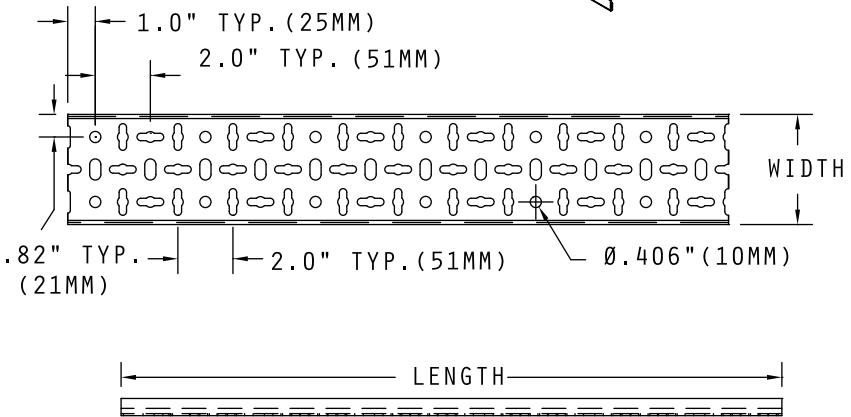

CUT-TO-LENGTH CABLE TRAY

HEAVY DUTY TRAY

STEEL	
XX = AVAILABLE WIDTHS OF 1.6", 4", 6", 8", 12"	
PART NUMBER	LENGTH
CTRXX0600	24" (600MM)
CTRXX1000	40" (1000MM)
CTRXX1500	60" (1500MM)
CTRXX2000	80" (2000MM)
CTRXX2500	96" (2500MM)
CTRXX2850	112" (2850MM)
CTRXX3000	118" (3000MM)